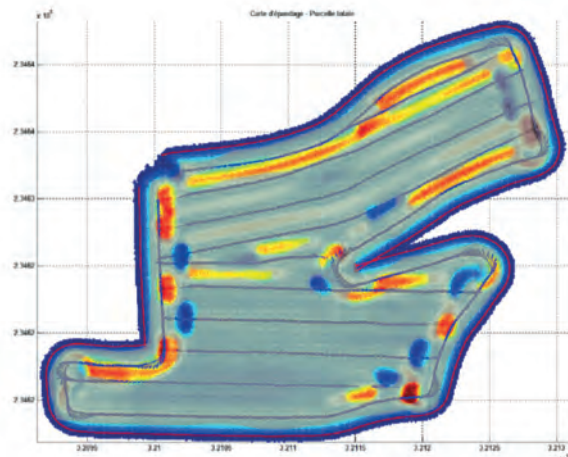

X

ECONOV

NO ECONOV

ECONOV 12