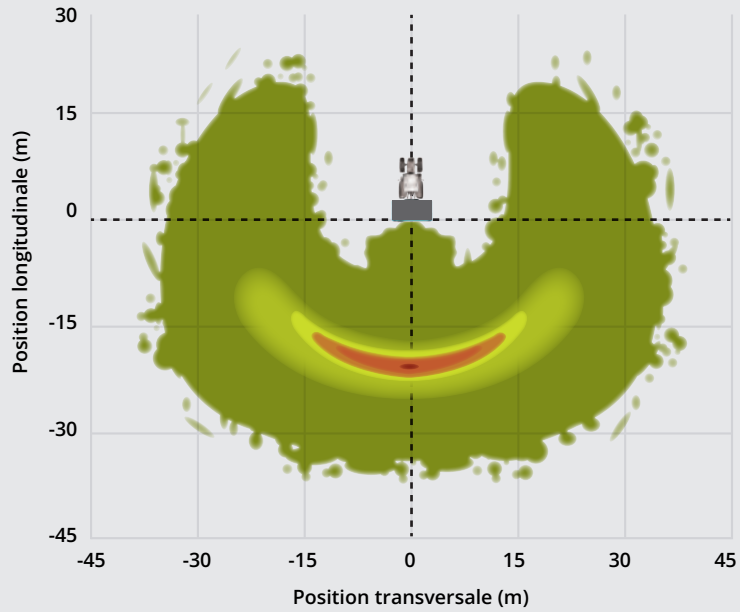

PDF 540tr/min