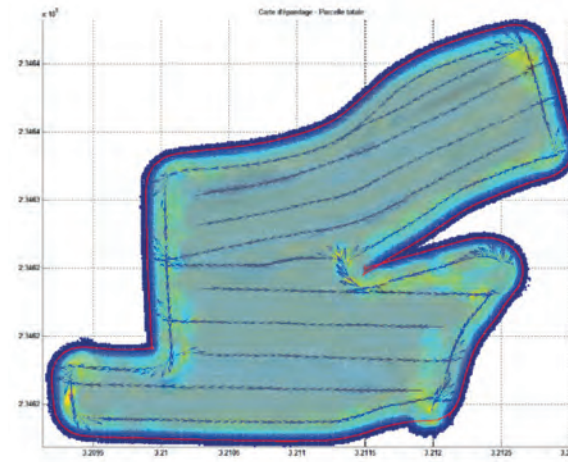

X

ECONOV

NO ECONOV

ECONOV 12