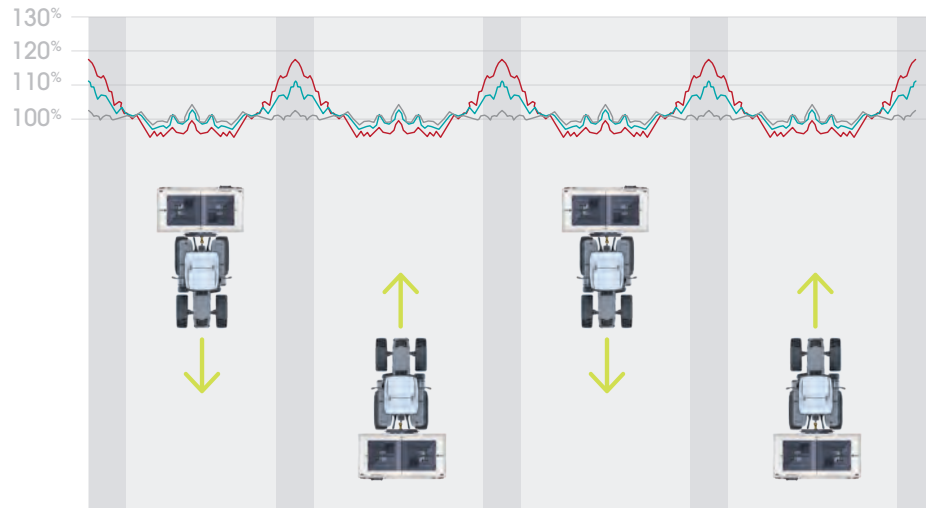

ECONOV

NO ECONOV

ECONOV 12

SPEED CONTROL

0 km/h 10 km/h 20 km/h

20 km/h 20 km/h SPEED CONTROL

**DX20 / DX20+
DX30+**

QUARTZ 600
WPB