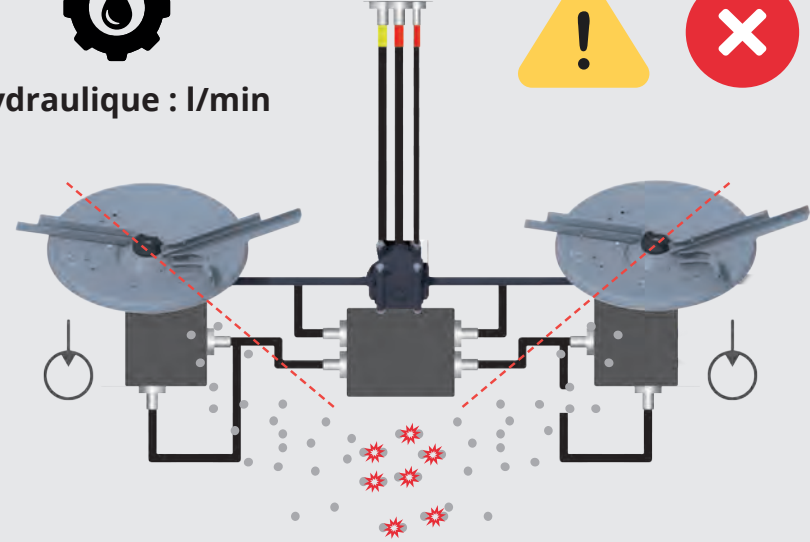

Hydraulique : l/min