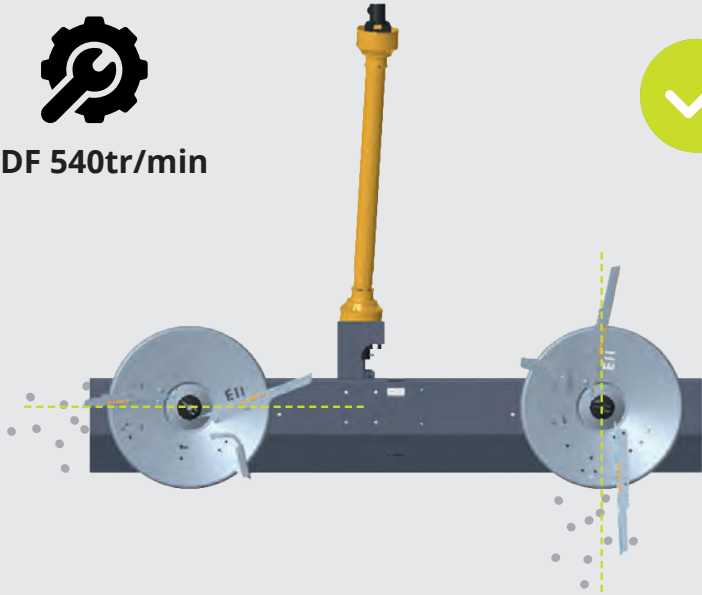

PDF 540tr/min