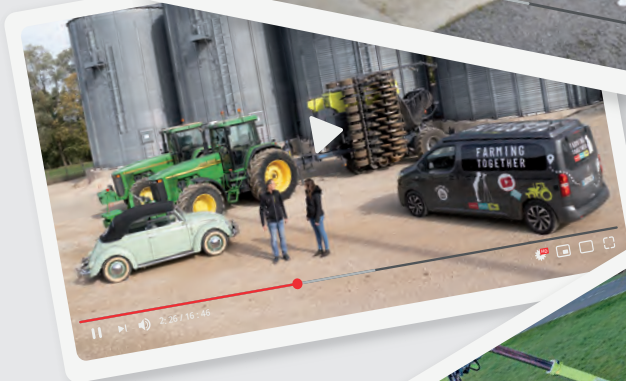

Be positive about Agriculture

Positivez sur l'Agriculture

farming-together.com

1959 - Sulky Rotor

FERTITEST

DX

DX20 (9-18m) / DX20+ (12-24m)
900L

DX20 (9-18m) / DX20+ (12-24m)
1500L