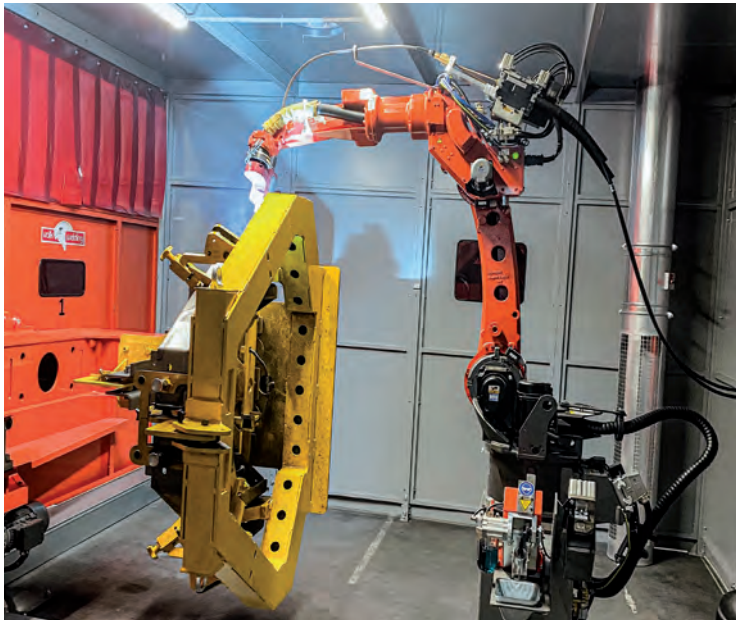

WE ARE energetic
PRECISION **ARE** efficiency
INDUSTRIAL
TECHNOLOGY