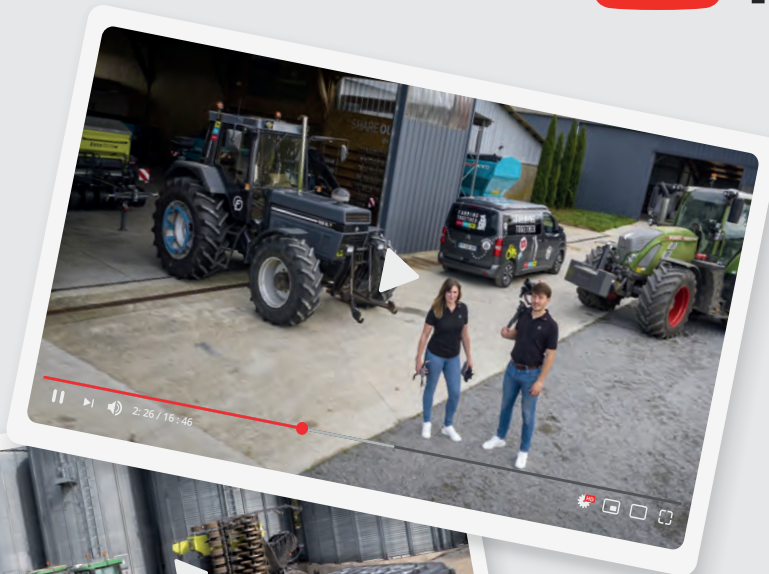

Be positive about Agriculture

Positivez sur l'Agriculture

farming-together.com

1959 - Sulky Rotor

FERTITEST

DX

DX20 (9-18m) / DX20+ (12-24m)
900L

DX20 (9-18m) / DX20+ (12-24m)
1500L