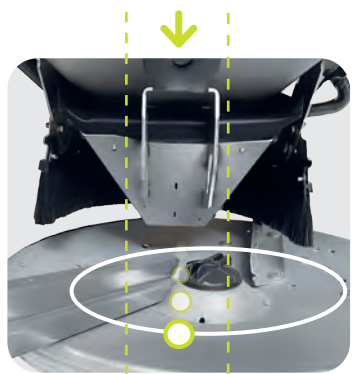

3200L

XT

XT100
7200L / 10.0t

XT130
9500L / 12.5t

XT160
13000L / 15.9t

TRIBORD

DX / DX+ 2D

X+ 3D