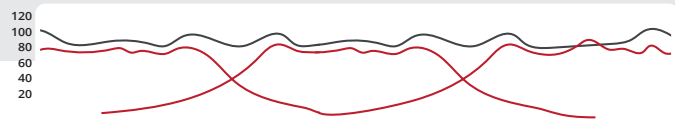

PDF 540tr/min