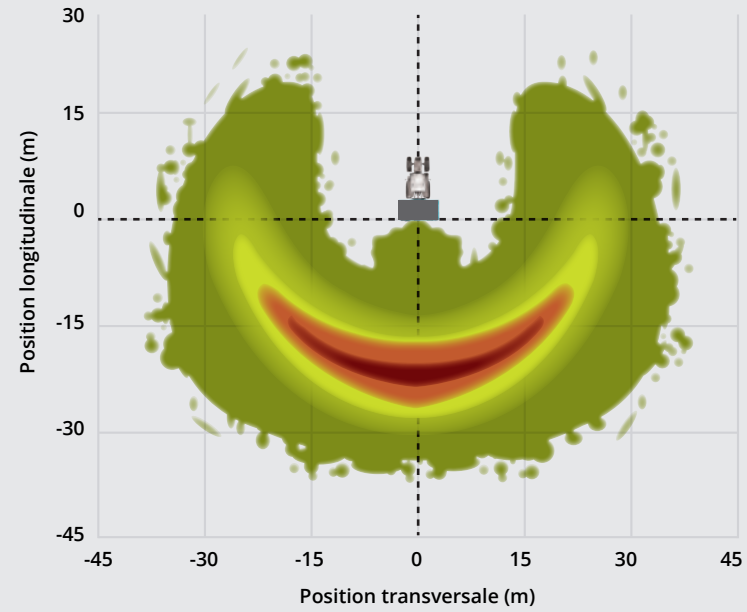

Hydraulique : l/min