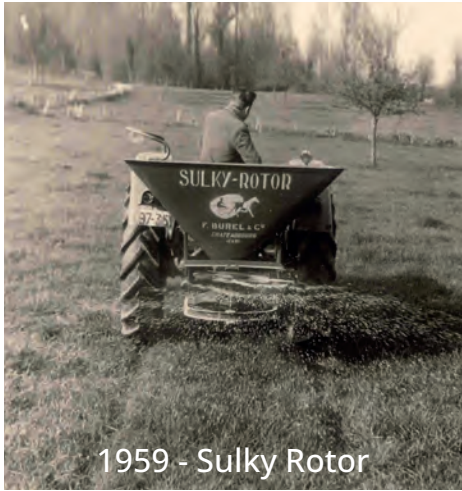

Be positive about Agriculture

Positivez sur l'Agriculture

farming-together.com

1959 - Sulky Rotor

FERTITEST

DX

DX20 (9-18m) / DX20+ (12-24m)
900L

DX20 (9-18m) / DX20+ (12-24m)
1500L